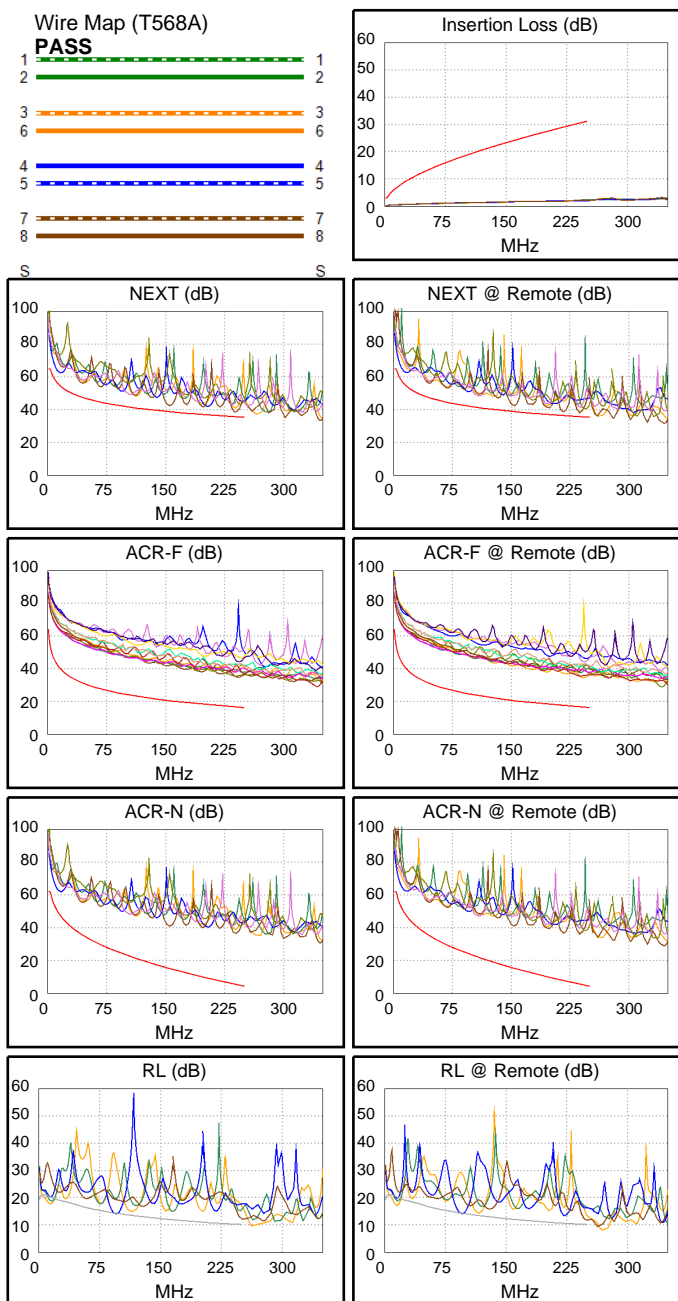

**Cable ID: 22**

Date / Time: 09/15/2017 06:46:40 PM  
**Headroom 2.3 dB (NEXT 36-45)**  
**Test Limit: TIA Cat 6 Perm. Link**  
 Cable Type: Cat 6 U/UTP  
 NVP: 69.0%

Operator: CLEBER  
 Software Version: V3.0 Build 6  
 Limits Version: V3.0  
 Calibration Date:  
 Main (Module): 06/06/2013  
 Remote (Module): 06/04/2013

**Test Summary: PASS**

Model: DSX-5000  
 Main S/N: 2420012  
 Remote S/N: 2420016  
 Main Adapter: DSX-PLA004  
 Remote Adapter: DSX-PLA004

Length (ft), Limit 295	[Pair 12]	17
Prop. Delay (ns), Limit 498	[Pair 45]	25
Delay Skew (ns), Limit 44	[Pair 12]	0
Resistance (ohms)	[Pair 36]	1.2
Insertion Loss Margin (dB)	[Pair 78]	28.7
Frequency (MHz)	[Pair 78]	248.0
Limit (dB)	[Pair 78]	31.0

	Worst Case Margin		Worst Case Value	
<b>PASS</b>	MAIN	SR	MAIN	SR
Worst Pair	36-45	36-45	36-45	36-45
<b>NEXT (dB)</b>	2.9	2.3	3.0	2.4
Freq. (MHz)	239.0	216.5	239.5	237.5
Limit (dB)	35.7	36.4	35.6	35.7
Worst Pair	36	36	36	36
<b>PS NEXT (dB)</b>	3.1	1.7	3.1	1.7
Freq. (MHz)	239.5	238.5	239.5	238.5
Limit (dB)	33.0	33.0	33.0	33.0
<b>PASS</b>	MAIN	SR	MAIN	SR
Worst Pair	36-12	12-36	36-12	12-36
<b>ACR-F (dB)</b>	18.2	17.9	18.2	17.9
Freq. (MHz)	242.5	243.5	242.5	243.5
Limit (dB)	16.5	16.5	16.5	16.5
Worst Pair	12	36	12	36
<b>PS ACR-F (dB)</b>	19.4	18.4	19.5	18.4
Freq. (MHz)	240.0	243.0	241.5	243.0
Limit (dB)	13.6	13.5	13.5	13.5
<b>N/A</b>	MAIN	SR	MAIN	SR
Worst Pair	12-78	12-78	36-45	36-45
<b>ACR-N (dB)</b>	13.4	13.0	31.2	30.6
Freq. (MHz)	12.5	10.0	239.5	237.5
Limit (dB)	50.1	52.3	5.3	5.5
Worst Pair	12	12	36	36
<b>PS ACR-N (dB)</b>	14.6	13.9	31.4	29.9
Freq. (MHz)	5.5	4.0	239.5	238.5
Limit (dB)	55.5	58.3	2.7	2.8
<b>N/A</b>	MAIN	SR	MAIN	SR
Worst Pair	12	12	78	78
<b>RL (dB)</b>	-2.6	-3.1	2.1	1.6
Freq. (MHz)	14.1	14.8	250.0	250.0
Limit (dB)	20.3	20.2	10.0	10.0

Compliant Network Standards:  
 10BASE-T      100BASE-TX      100BASE-T4  
 1000BASE-T    ATM-25            ATM-51  
 ATM-155      100VG-AnyLan    TR-4  
 TR-16 Active    TR-16 Passive